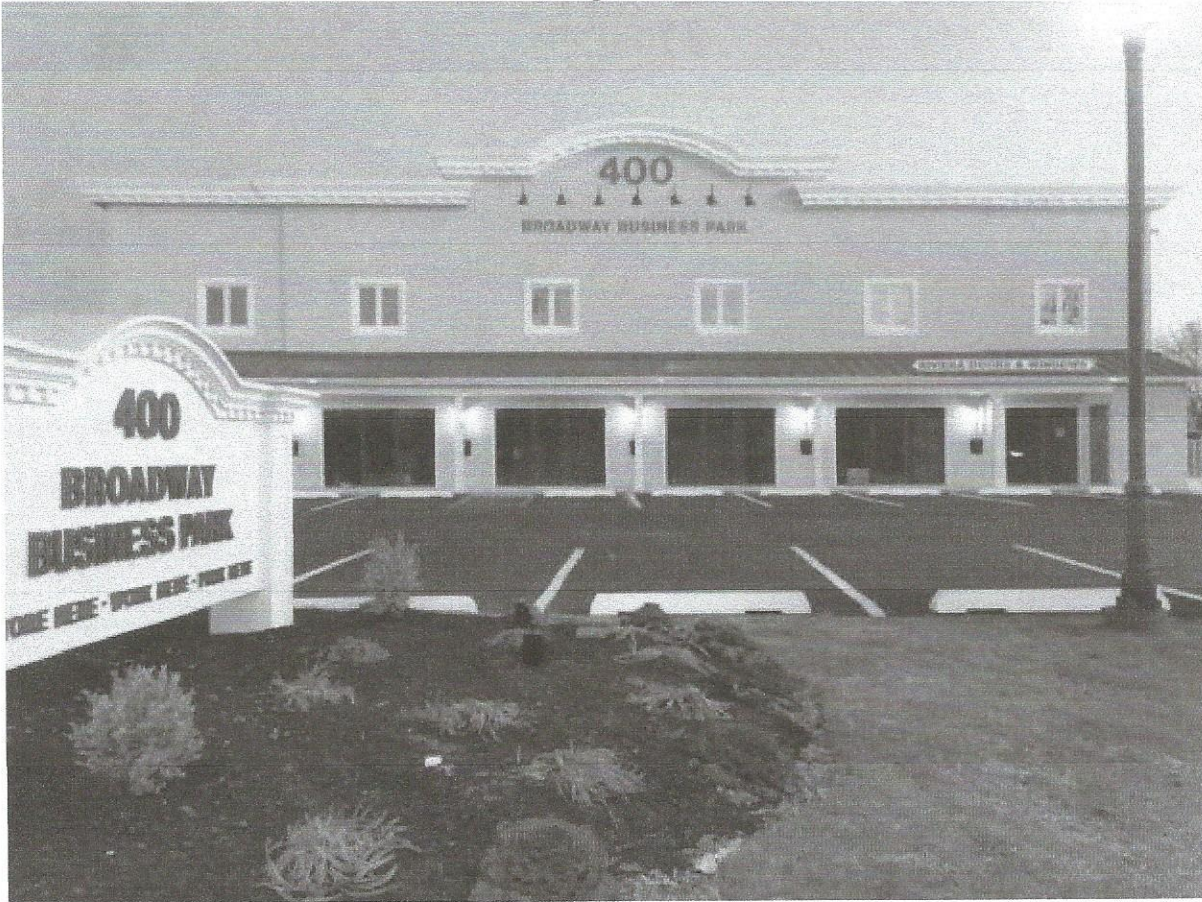

CL jersey shore >
housing >
parking & storage

Posted 7 days ago

$780 / 400ft² - Workshop/Garage/Warehouse 20'x20' for Rent (Long Branch)

image 5 of 5

WORK HERE - PARK HERE - STORE HERE - RUN YOUR BUSINESS

Long Branch. Absolutely fantastic garage/warehouse workspace - Only $780!

400 square feet. Broadway Business Park, located at 400 Broadway Long Branch, NJ 07740, has a special offer for Contractors, Roofers, Painters, Plumbers, Cabinet Makers, Landscapers, Car Stereo Installers, Pool Cleaning Co.'s, Recording Studios, Auto Detailers or any local small business ready to grow.

Great Location off Broadway near Long Branch City Hall and Police Station.

- Security cameras record & monitor facility
- High speed internet access available
- No CAM charges
- No real estate taxes
- Unlimited 24/7 access

All for only $780 Call [show contact info](#) or [show contact info](#)